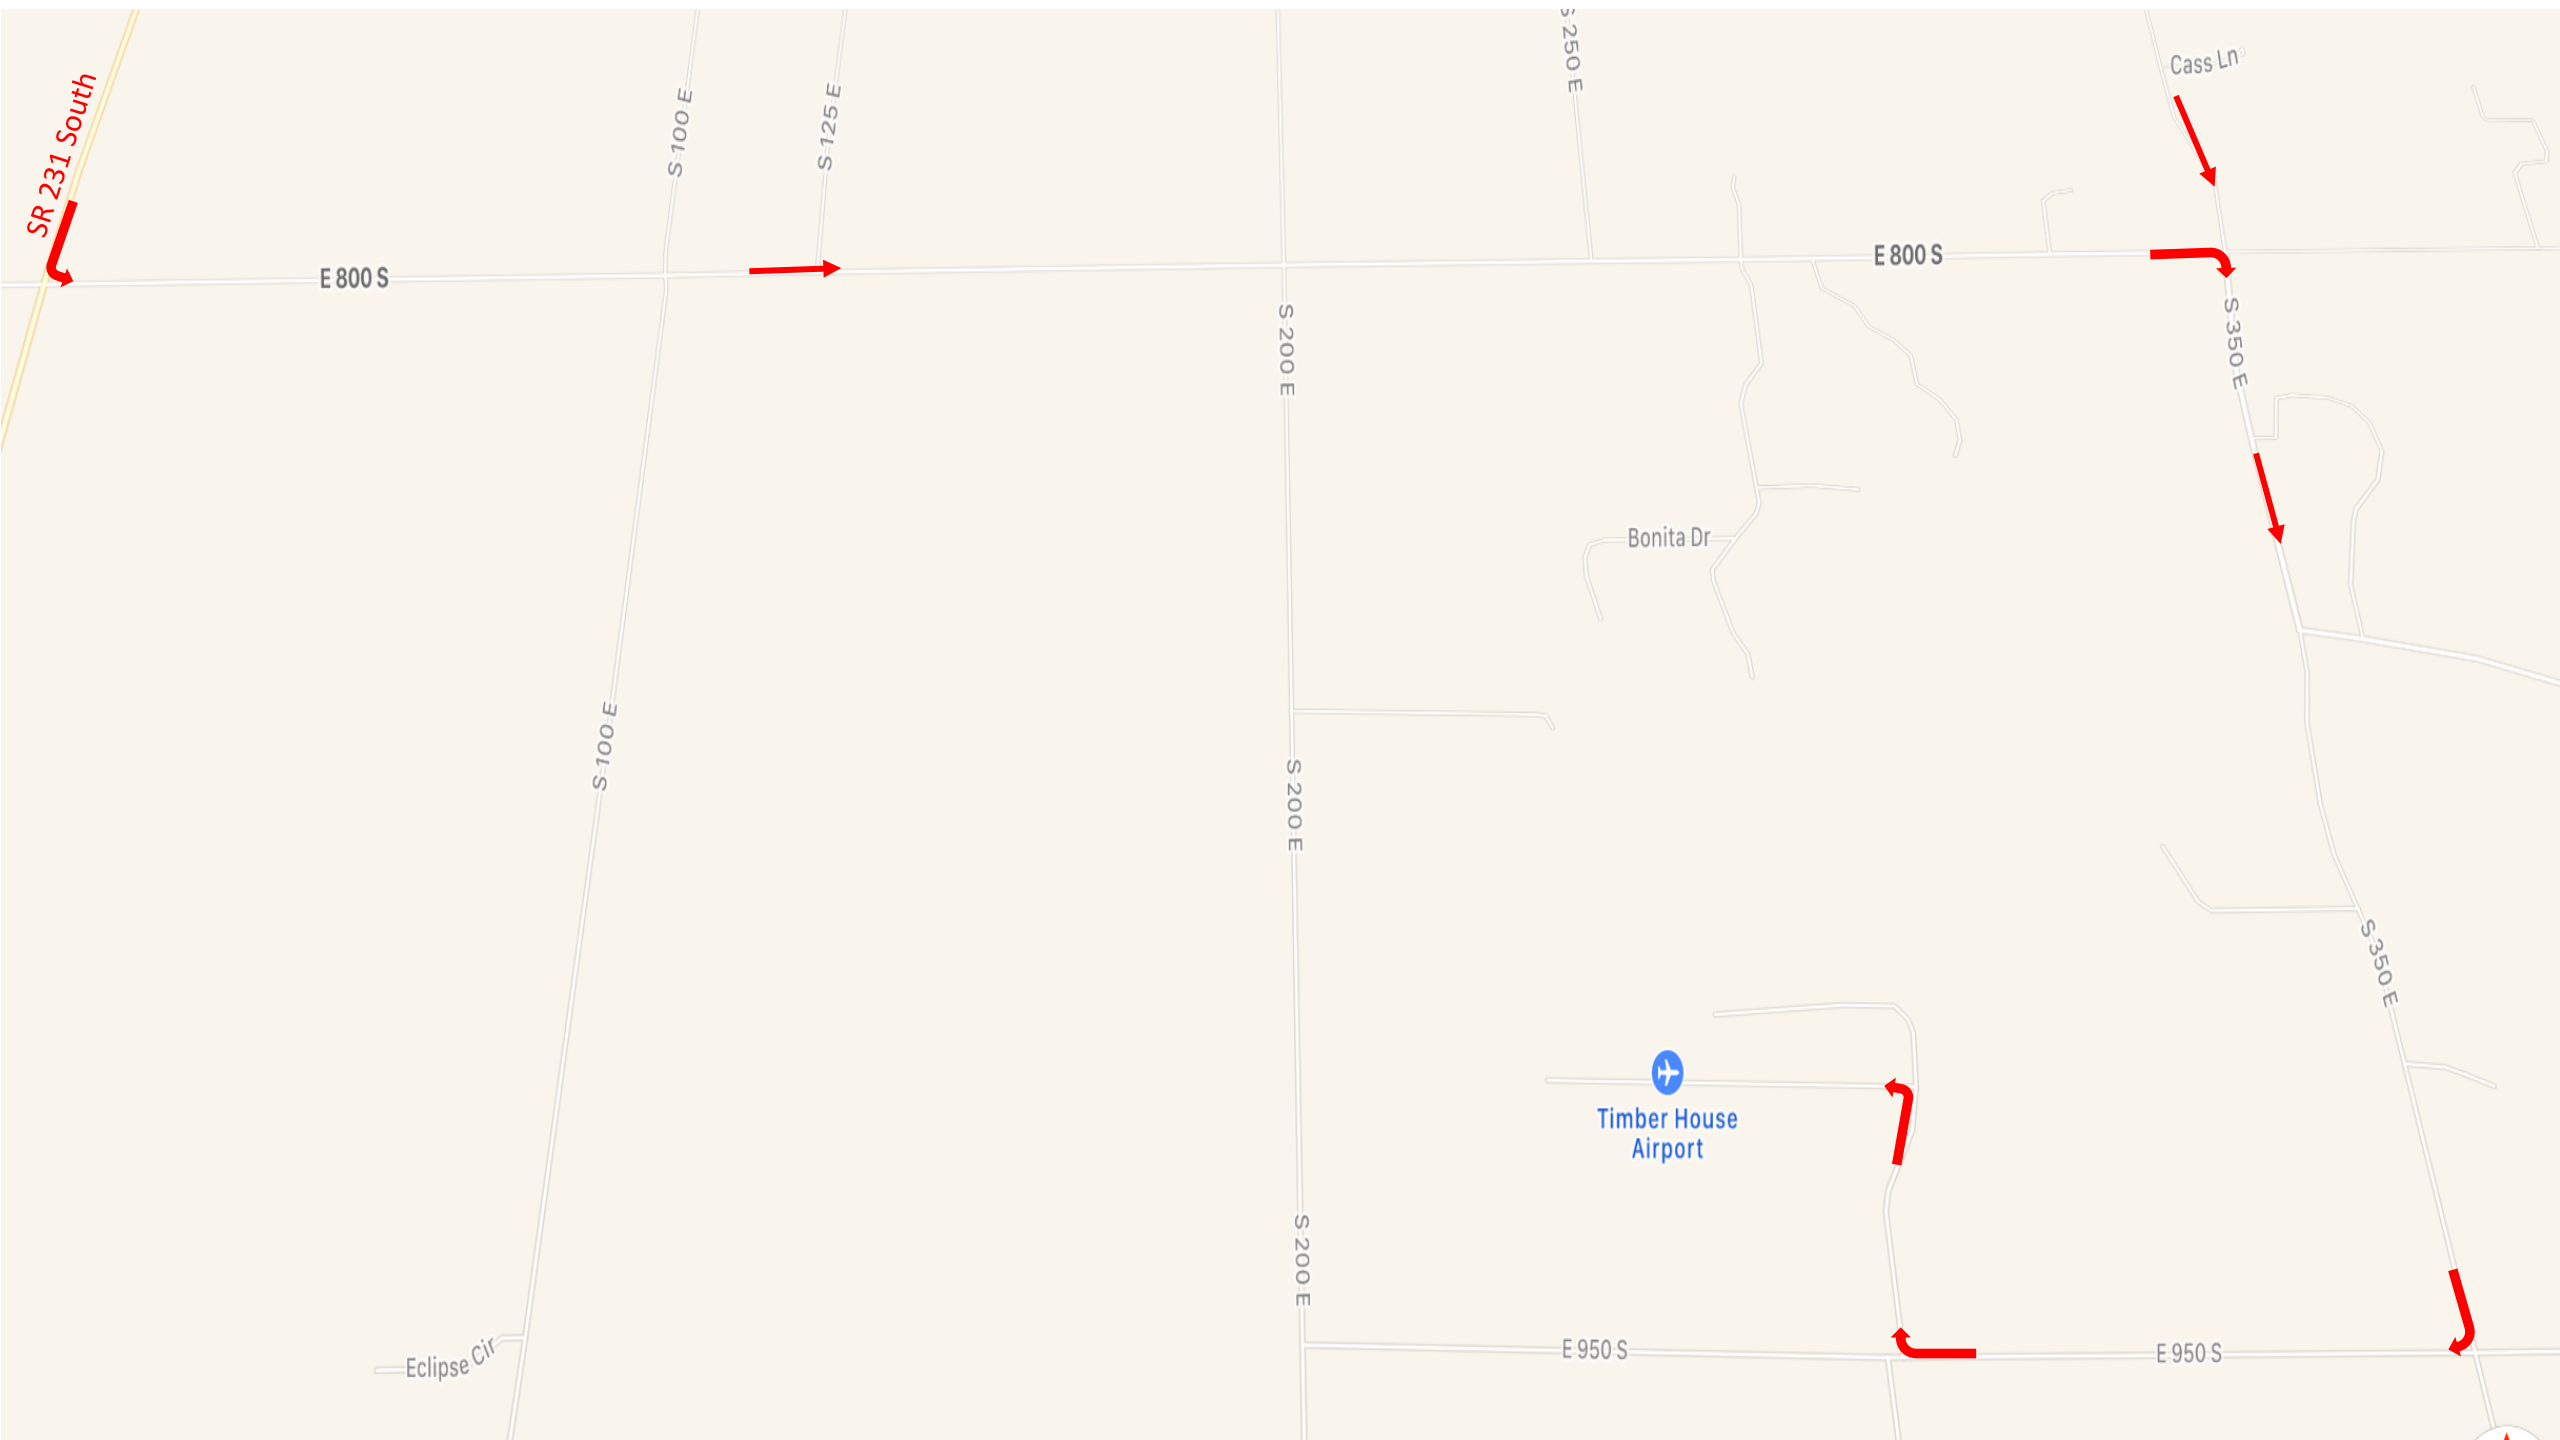

# Directions to Timberhouse Aero Estates

From State Road US 231 South

- East on E800S to S350E
- South on S350E to E950S
- West on E950S to Travelair Way

From Veterans Memorial Pky

- South on S250E to E600S
- East on E600S to S300E
- South on S300E to S350E
- South on S350E to E950S
- West on E950S to Travelair Way

SR 231 South

E 800 S

S 100 E

S 125 E

S 200 E

S 250 E

E 800 S

Cass Ln

S 350 E

Bonita Dr

S 100 E

S 200 E

S 350 E

Timber House Airport

S 200 E

E 950 S

E 950 S

Eclipse Cir

Travelair Way

Parking

Staggerwing Ln

Travelair Way

E 950 S

E 950