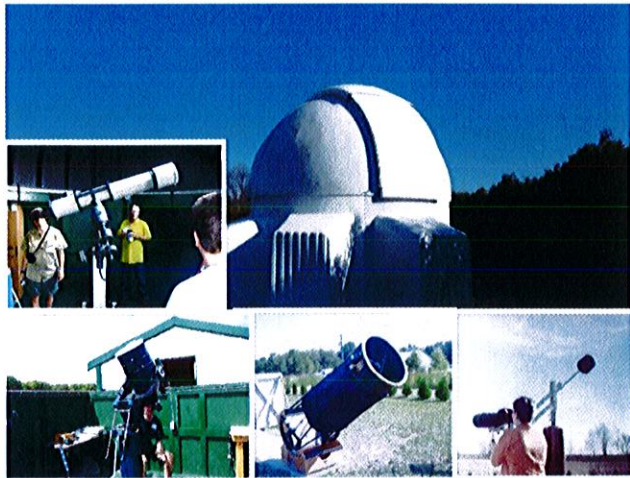

PRAIRIE GRASS OBSERVATORY

OUR TELESCOPES:

- Under the dome: 7-inch APO Refractor
- Bottom (L to R): 16-inch Meade LX200R Schmidt-Cassegrain, 28-inch Starmaster Dobsonian, Giant 25/40 x 100 Binoculars

ACTIVITIES & FEATURES...

- Kids/Youth Sky Trekker Hands-On Astronomy Program!
- Prizes!
- Presenters!
- Astroquiz!

Q: WHAT IS A STAR PARTY?

- Top: Powered Parachute Flyover; CATERED food on the grounds!!
- Middle: Free Movies with free popcorn, coffee, and hot chocolate!; Ice Cream Social; Door Prizes!!!
- Bottom: Large Playground; Prairie Grass Nature Tour!!

- Nighttime: Spectacular views of planets, galaxies, and more!
- Daytime: Hydrogen-Alpha views of our Sun!

A: A gathering of amateur astronomers who come together to celebrate observing the night sky!

- Air-Conditioned Nature Center!
- Indoor restroom facilities!
- On-site showers!
- Camping Available!
- Haywagon transport around the grounds!