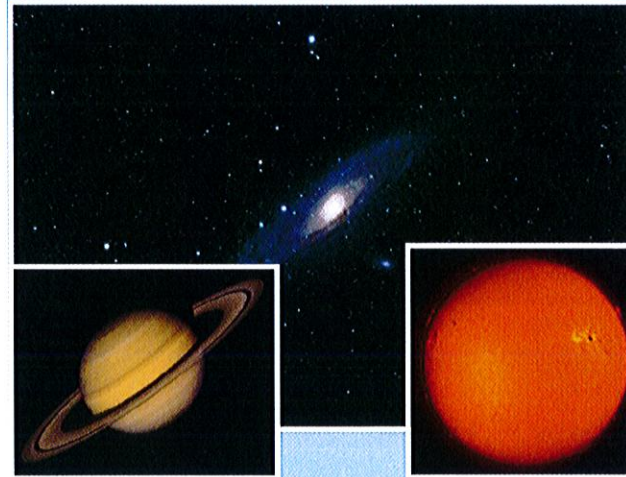

PRAIRIE GRASS OBSERVATORY

OUR TELESCOPES:

- Under the dome: 7-inch APO Refractor
- Bottom (L to R): 16-inch Meade LX200R Schmidt-Cassegrain, 28-inch Starmaster Dobsonian, Giant 25/40 x 100 Binoculars

ACTIVITIES & FEATURES...

- Kids/Youth Sky Trekker Hands-On Astronomy Program!
- Prizes!
- Presenters!
- Astroquiz!

Q: WHAT IS A STAR PARTY?

- Top: Powered Parachute Flyover; CATERED food on the grounds!!
- Middle: Free Movies with free popcorn, coffee, and hot chocolate!; Ice Cream Social; Door Prizes!!!
- Bottom: Large Playground; Prairie Grass Nature Tour!!

- Nighttime: Spectacular views of planets, galaxies, and more!
- Daytime: Hydrogen-Alpha views of our Sun!

A: A gathering of amateur astronomers who come together to celebrate observing the night sky!

- Air-Conditioned Nature Center!
- Indoor restroom facilities!
- On-site showers!
- Camping Available!
- Haywagon transport around the grounds!