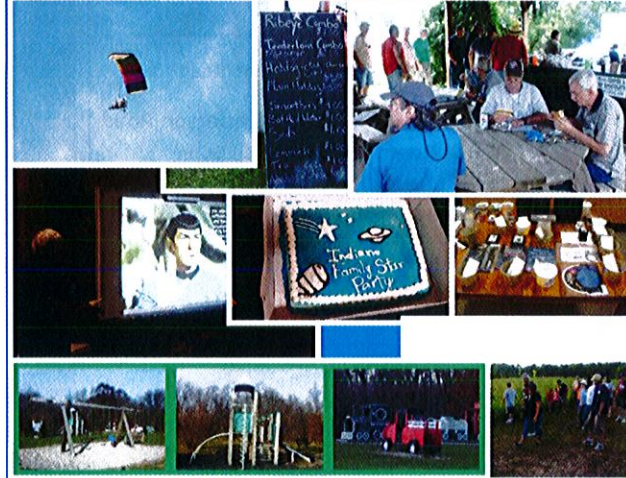

PRAIRIE GRASS OBSERVATORY

OUR TELESCOPES:

- Under the dome: 7-inch APO Refractor
- Bottom (L to R): 16-inch Meade LX200R Schmidt-Cassegrain, 28-inch Starmaster Dobsonian, Giant 25/40 x 100 Binoculars

ACTIVITIES & FEATURES...

- Kids/Youth Sky Trekker Hands-On Astronomy Program!
- Prizes!
- Presenters!
- Astroquiz!

Q: WHAT IS A STAR PARTY?

- Top: Powered Parachute Flyover; CATERED food on the grounds!!
- Middle: Free Movies with free popcorn, coffee, and hot chocolate!; Ice Cream Social; Door Prizes!!!
- Bottom: Large Playground; Prairie Grass Nature Tour!!

- Nighttime: Spectacular views of planets, galaxies, and more!
- Daytime: Hydrogen-Alpha views of our Sun!

A: A gathering of amateur astronomers who come together to celebrate observing the night sky!

- Air-Conditioned Nature Center!
- Indoor restroom facilities!
- On-site showers!
- Camping Available!
- Haywagon transport around the grounds!

**NO TELESCOPE?
NO PROBLEM!
COME AND SHARE OURS!!!!**

INDIANA FAMILY STAR PARTY

at Camp Cullom
6815 West County Rd 200 N
Frankfort, IN 46041

For more information, please see our website:
indianastars.com/starparty . More questions?
Call 765-296-2753 (before 10:00 p.m.) or
765-659-3338 (Shine-99 radio).
E-mail: WVASinfo@gmail.com